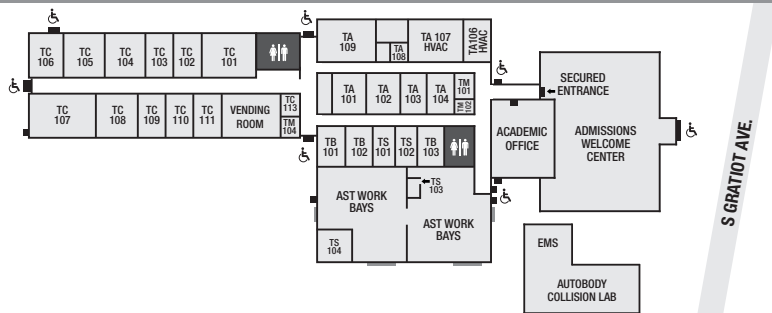

CLINTON TOWNSHIP CAMPUS MAP

- Restrooms
- Elevator
- Food/Drink Area
- Overhead Door
- Stairway
- Building Entrance
- Computer Lab
- Handicap Accessible

ADMISSIONS: 34401 S. GRATIOT AVE. MAIN CAMPUS: 34950 LITTLE MACK AVE., CLINTON TOWNSHIP, MI 48035 PHONE: (586) 791-3000 or (888) 272-2842 BAKER.EDU

A BAKER COLLEGE MAIN CAMPUS

15 MILE ROAD
SHARKEY STREET

B BAKER COLLEGE WELCOME CENTER AND TECHNOLOGY CENTER

C C BUILDING