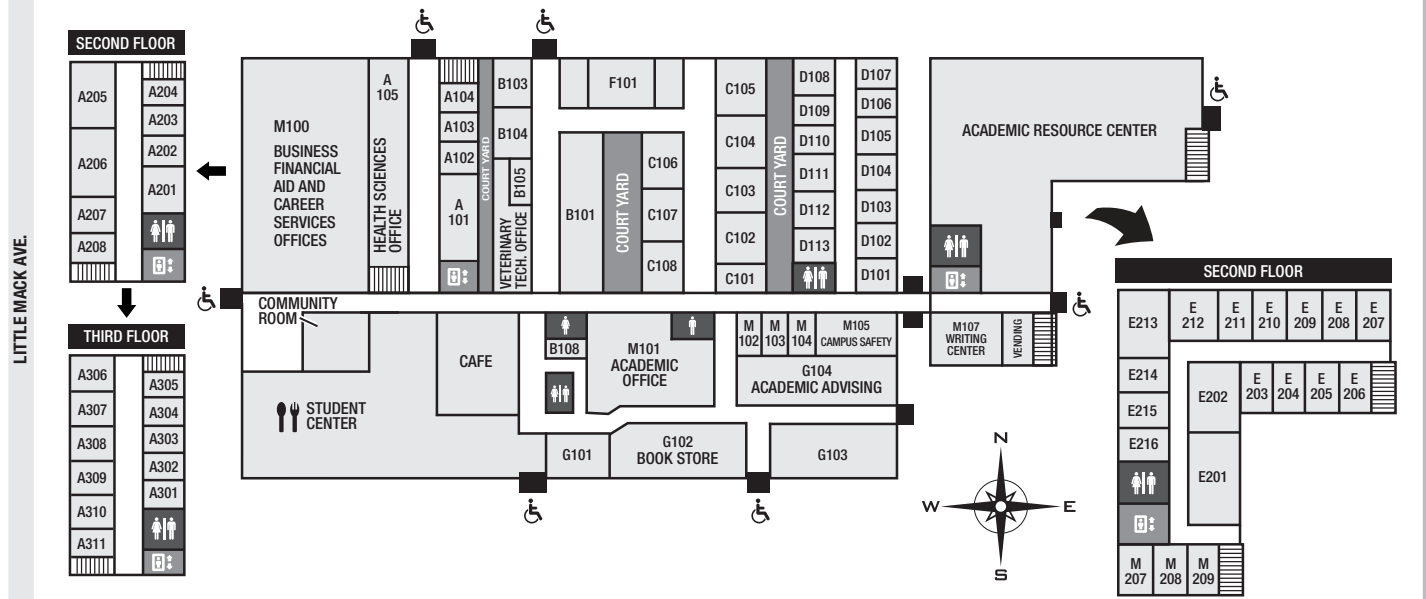

CLINTON TOWNSHIP CAMPUS MAP

- Restrooms
- Elevator
- Food/Drink Area
- Overhead Door
- Stairway
- Building Entrance
- Computer Lab
- Handicap Accessible

ADMISSIONS: 34401 S. GRATIOT AVE. MAIN CAMPUS: 34950 LITTLE MACK AVE., CLINTON TOWNSHIP, MI 48035 PHONE: (586) 791-3000 or (888) 272-2842 BAKER.EDU

A BAKER COLLEGE MAIN CAMPUS

15 MILE ROAD
SHARKEY STREET

B BAKER COLLEGE WELCOME CENTER AND TECHNOLOGY CENTER

C C BUILDING