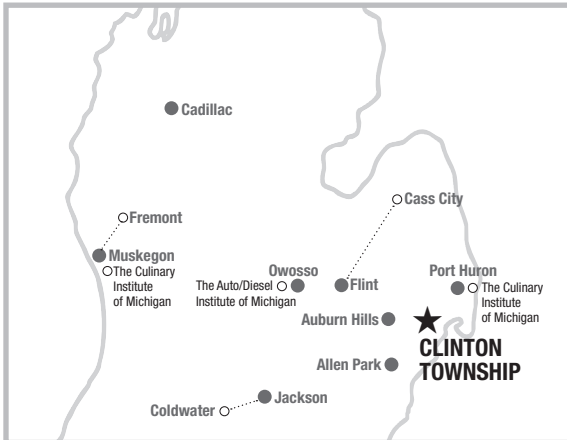

CLINTON TOWNSHIP CAMPUS MAP

- Restrooms
- Elevator
- Food/Drink Area
- Overhead Door
- Stairway
- Building Entrance
- Computer Lab
- Handicap Accessible

ADMISSIONS: 34401 S. GRATIOT AVE. MAIN CAMPUS: 34950 LITTLE MACK AVE., CLINTON TOWNSHIP, MI 48035 PHONE: (586) 791-3000 or (888) 272-2842 BAKER.EDU

A BAKER COLLEGE MAIN CAMPUS

15 MILE ROAD
SHARKEY STREET

B BAKER COLLEGE WELCOME CENTER AND TECHNOLOGY CENTER

C C BUILDING