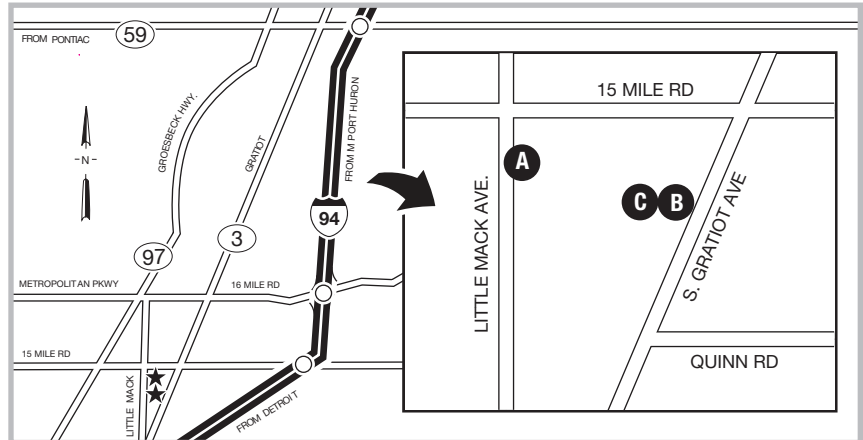

CLINTON TOWNSHIP CAMPUS MAP

- Restrooms
- Elevator
- Food/Drink Area
- Overhead Door
- Stairway
- Building Entrance
- Computer Lab
- Handicap Accessible

ADMISSIONS: 34401 S. GRATIOT AVE. MAIN CAMPUS: 34950 LITTLE MACK AVE., CLINTON TOWNSHIP, MI 48035 PHONE: (586) 791-3000 or (888) 272-2842 BAKER.EDU

A BAKER COLLEGE MAIN CAMPUS

15 MILE ROAD
SHARKEY STREET

B BAKER COLLEGE WELCOME CENTER AND TECHNOLOGY CENTER

C C BUILDING